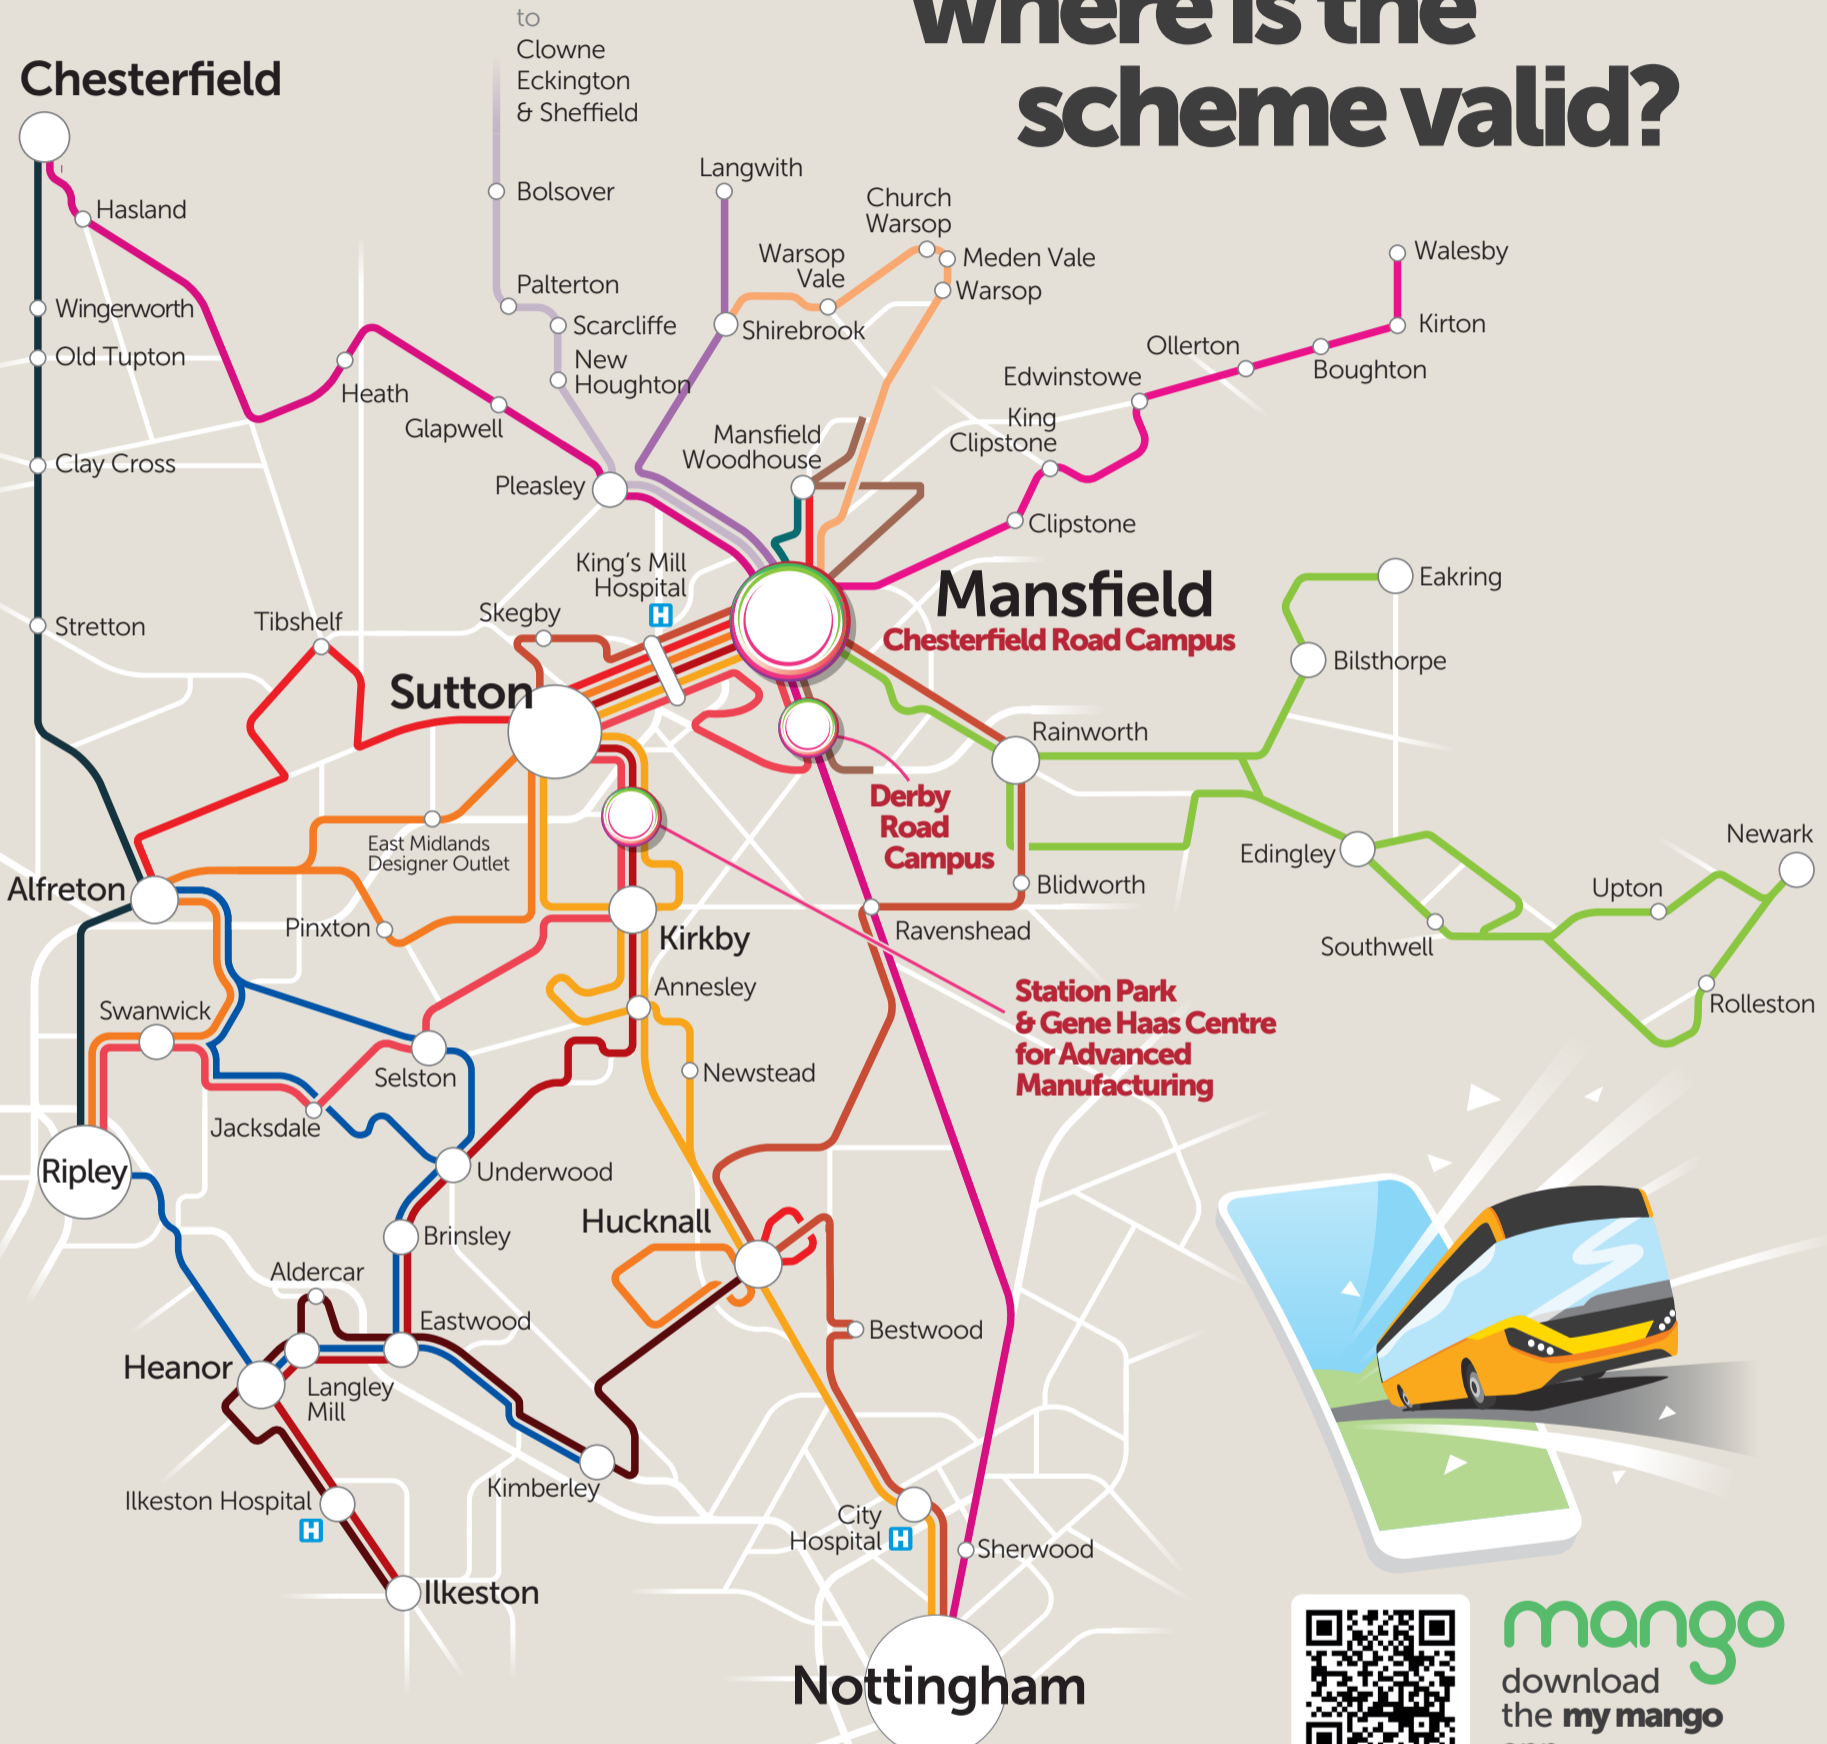

TRAVEL SCHEME

where is the scheme valid?

mango
download
the **my mango**
app

operated by **trentbarton**

- the comet** Derby | Alfreton | Clay Cross | Chesterfield
- connect** Hucknall | Welbeck | Ruffs Estate | Beauvale
- the nines** Mansfield | Alfreton | Ripley | Derby
- rainbow one** Alfreton or Ripley & Heanor | Eastwood | Kimberley
- the threes** Mansfield | Sutton | Hucknall | Nottingham
- 33** Ilkeston | Heanor | Eastwood | Kirkby | Mansfield
- 34** Ilkeston | Heanor | Eastwood | Kimberley | Hucknall
- 35** Hucknall | Vaughan Estate
- 90** Ripley | Kirkby | Sutton | Mansfield

operated by **Stagecoach**

- pronto** Nottingham | Mansfield | Chesterfield
- 1** Mansfield Woodhouse | Mansfield | Sutton | Alfreton
- 11/12** Mansfield | Warsop | Shirebrook
- 14/15/16** Mansfield | Edwinstowe | Ollerton | Kirton
- 23** Mansfield | Shirebrook | Langwith
- 27/28/29** Mansfield | Rainworth | Eakring or Edingley | Newark
- 53** Mansfield | Pleasley | Bolsover | Clowne | Sheffield

Mansfield local buses

- 6** Ladybrook | Bull Farm
- 7** Oak Tree

operated by **Stagecoach & Nottinghamshire County Council**

- 141** Nottingham | Hucknall | Rainworth | Mansfield
- 204** Mansfield | Mansfield Woodhouse
- 210** Mansfield | Ravensdale | Mansfield Woodhouse
- 240** Mansfield | West Notts College | Berry Hill

Mansfield local buses

- 205** High Hazel Drive
- 217** Abbott Road | Craigs Green
- 218** Berry Hill | Forest Town
- 219** Berry Hill | Fisher Lane Park